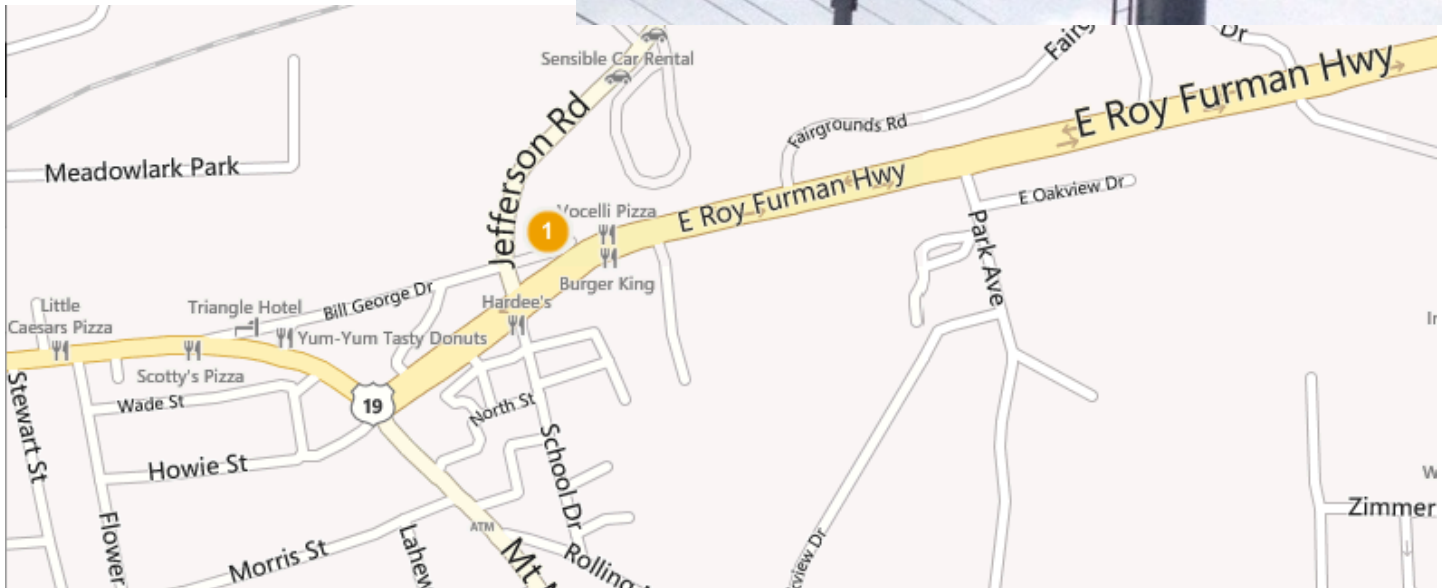

Statler•Billboards

Your Outdoor Advertising Specialist

Billboard - Rt. 21 in Waynesburg – Chuck's Collision

- 10'x30'
- 15,000 cars per day
- Illuminated nightly