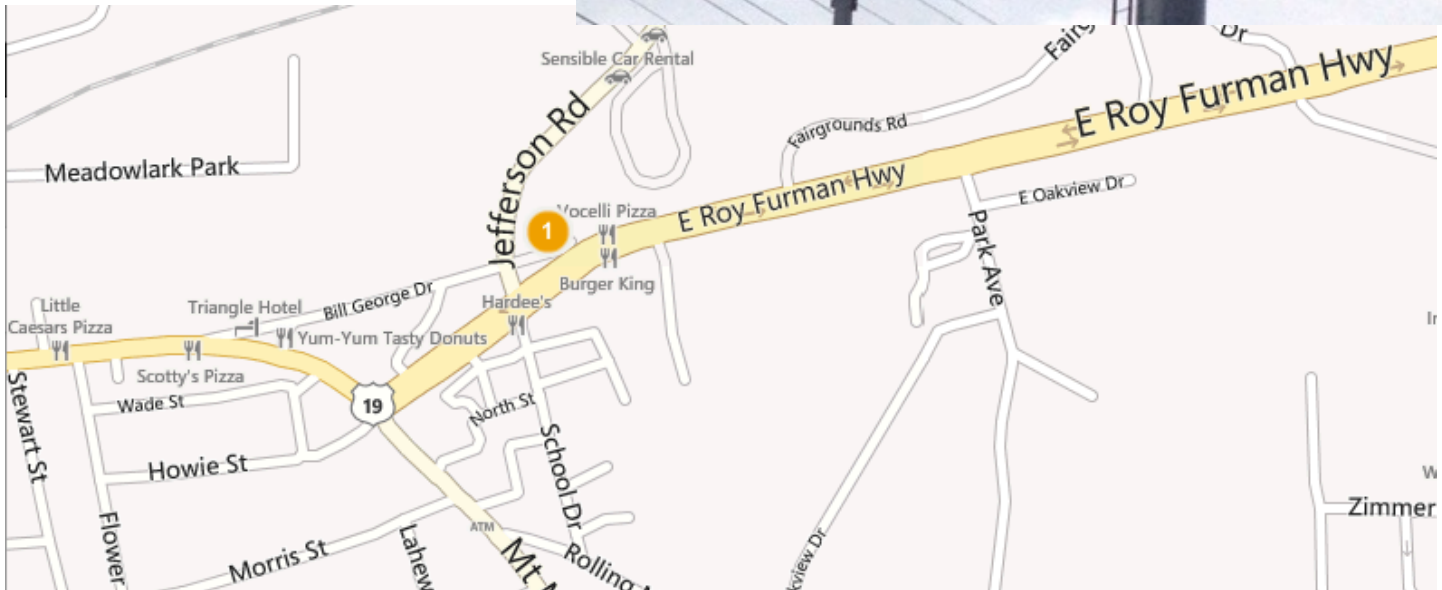

Statler•Billboards

Your Outdoor Advertising Specialist

Billboard - Rt. 21 in Waynesburg – Chuck's Collision

- 10'x30'
- 15,000 cars per day
- Illuminated nightly