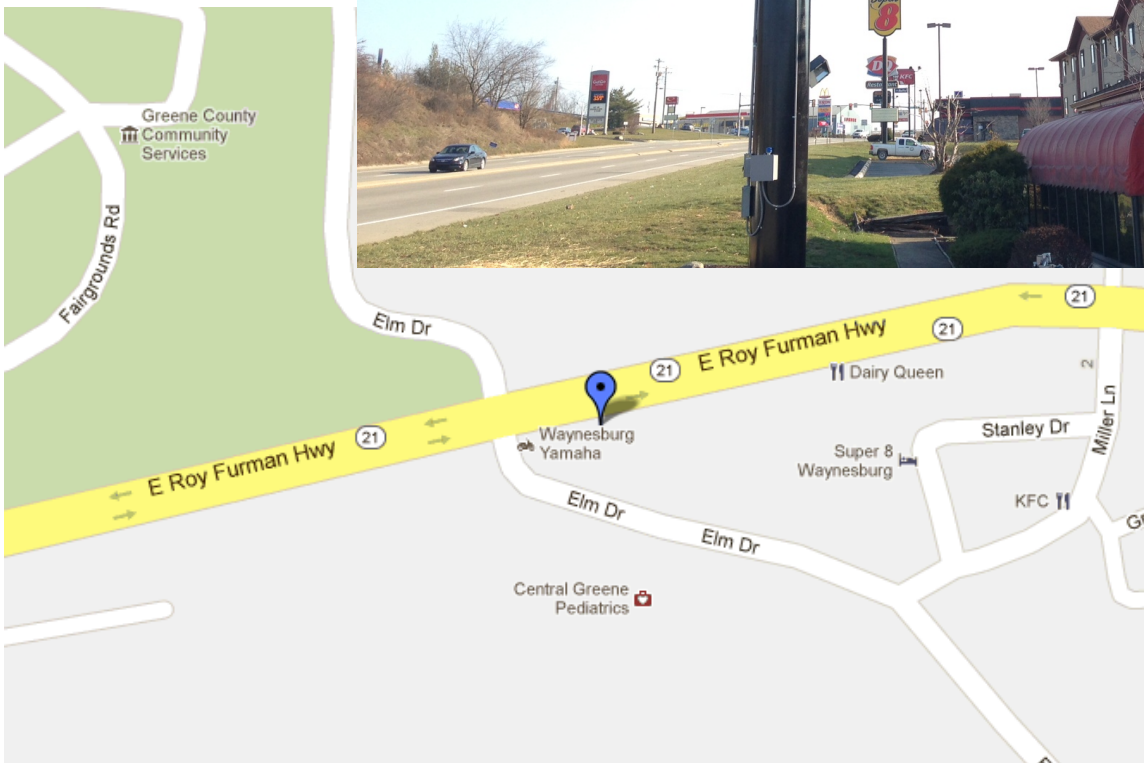

Statler•Billboards

Your Outdoor Advertising Specialist

Billboard - Rt. 21 in Waynesburg - Yamaha

- 10'x30' Tri Vision Billboard
- 15,000 cars per day
- At a red light with no vegetation
- Illuminated nightly